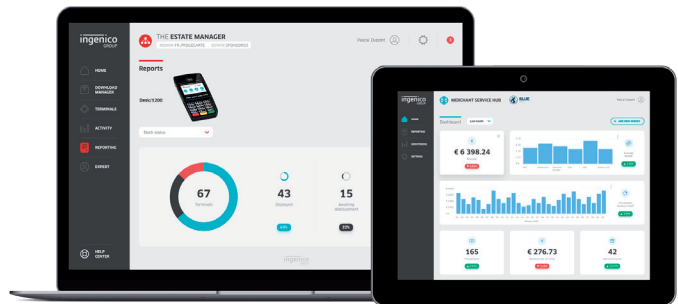

Compatible with Ingenico's suite of services

The Desk/1000 series works in unison with Ingenico's supporting service platforms, meaning merchants will have access to business services such as back office reporting and e-receipt management. Software updates and day-to-day support deliver a hassle-free experience for those using this innovative range.

The Desk/1000 series is supported by our Cloud Services

			DESK 1200	DESK 1500
Processor	• Application & Crypto processor	• Cortex A5	•	•
Memory	• Internal	• 128 MB Flash, 128 MB RAM	•	•
OS		• Telium TETRA	•	•
Card readers	• Magstripe • Smart card • Contactless	• ISO 1/2/3, 500K lifespan • EMV Level 1, 500K lifespan • EMV Level 1	N/A N/A	• • •
Display	• Colour	• 2.8" display, QVGA (320x240 pixels)	•	•
Keypad		• 15 keys, raised marking, 4 function keys	•	•
Audio	• Buzzer		•	•
Terminal connections	• USB	• 1 USB Host	•	•

			DESK 1200	DESK 1500
Terminal size		• 148x77x26 mm (5.8x3.03x1.02") • 180x83x43 mm (7.08x3.26x1.69")	• N/A	N/A •
Weight		• 150 g (5.29 oz) • 254 g (8.95 oz)	• N/A	N/A •
Environment	• Operating Temperature • Storage Temperature • Operating Humidity	• 0°C to +40°C (32°F to 104°F) • -20°C to +55°C (-4°F to 131°F) • 85% non-condensing at +40°C (104°F)	• • •	• • •
Accessory	• Privacy shield	• Factory mounted • Field upgradable	N/A Option	Option N/A
Security		• PCI PTS 5.x online & offline certified	•	•